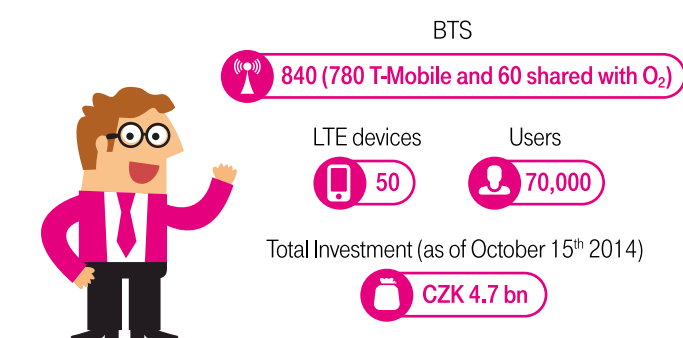

Deutsche Telekom Worldwide

Czech Republic

Czech Telco Market

T-Mobile Czech Republic

T-Mobile Services

LTE Network

LTE Coverage

Our Achievements