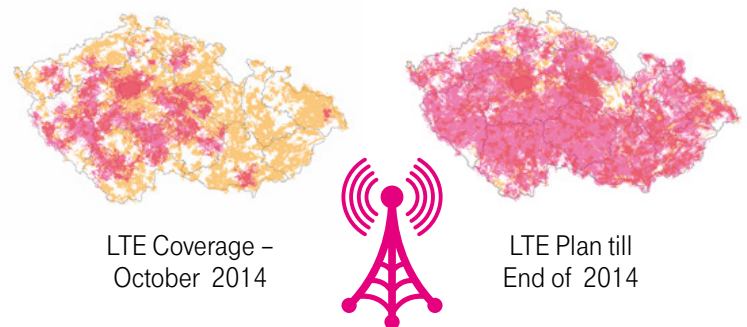

Deutsche Telekom Worldwide

Czech Republic

Czech Telco Market

T-Mobile Czech Republic

T-Mobile Services

LTE Network

LTE Coverage

Our Achievements