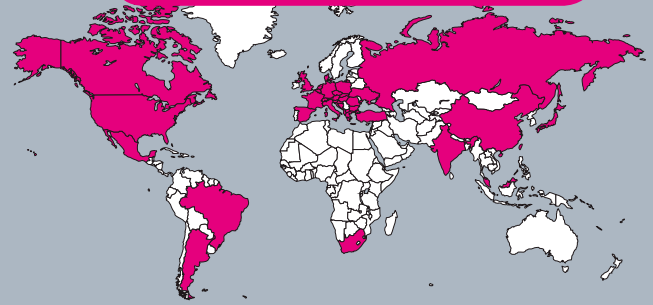

Deutsche Telekom Worldwide

Czech Republic

Czech Telco Market

T-Mobile Czech Republic

T-Mobile Services

LTE Network

LTE Coverage

Our Achievements