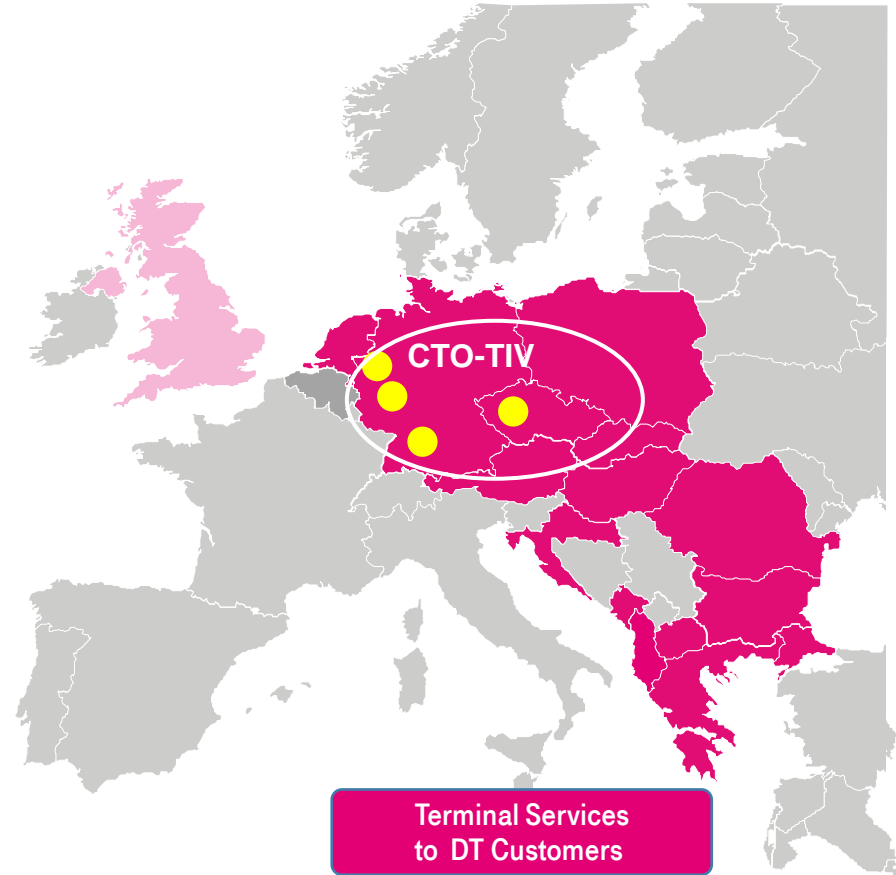

TERMINAL INTEGRATION & VALIDATION

Daniel Michálek, International Senior Head of Terminal Integration & Validation

T-Mobile

LIFE IS FOR SHARING.

WHAT'S ON TODAY:

- Who we are
- Natcos in Europe
- Testing programme
- Attractions
- Demonstration
- Discussion

WHO WE ARE

Deutsche Telekom Group Shared Service Center with extensive and unique terminal expertise in fixed and mobile devices and networks

Terminal Shared Service Center (SSC)

- The DT unique competence center for fixed and mobile terminal expertise
- A virtual team of highly qualified experts experienced in the state-of-the-art terminal/network technologies in multiple locations
- Serves to 13 national companies
- Provides excellent mobile & fixed terminal integration & validation services
- Unique terminal knowhow & expertise and end-to-end network experience
- Drives the best terminals for the best networks