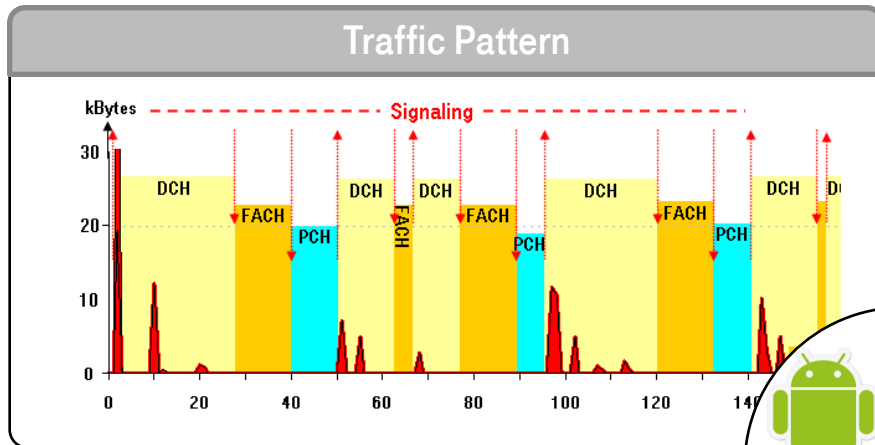

TESTING PROGRAMME

In 2013, more than 50 apps were analysed and improved for markets in PL, NL and CZ