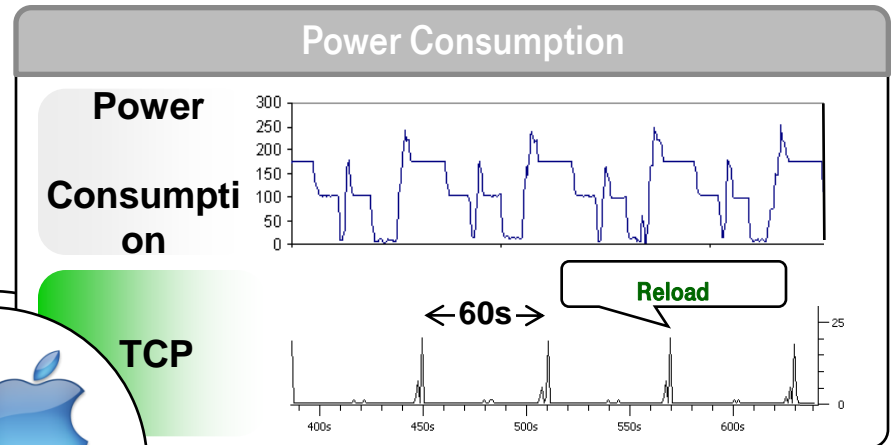

TESTING PROGRAMME

In 2013, more than 50 apps were analysed and improved for markets in PL, NL and CZ