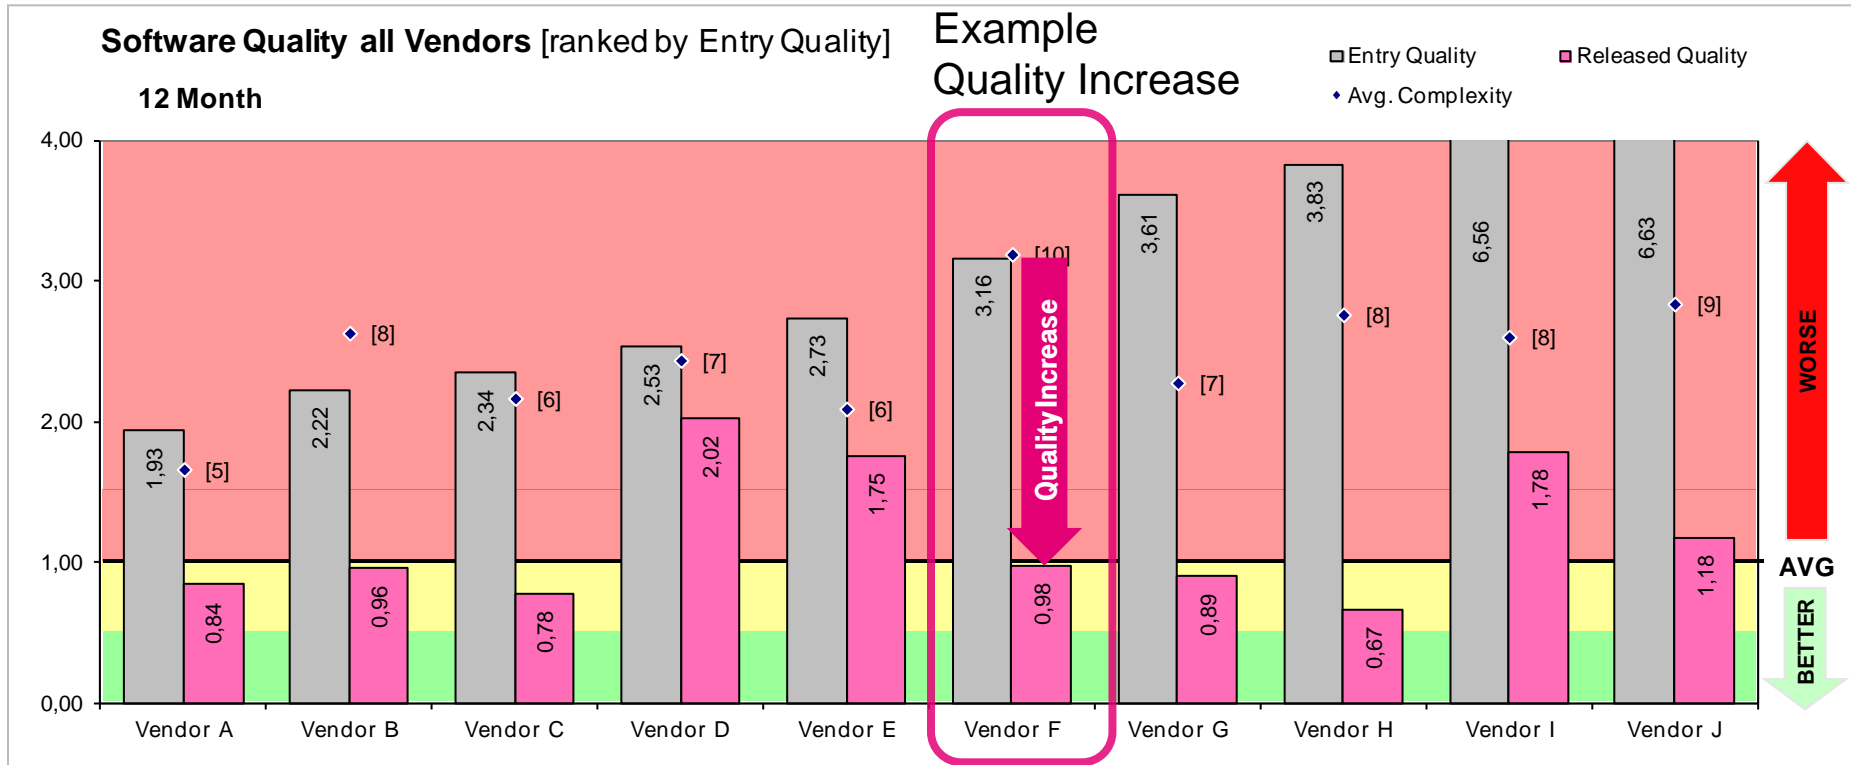

TESTING PROGRAMME

In 2013, more than 50 apps were analysed and improved for markets in PL, NL and CZ

TESTING PROGRAMME

- Benefits of DT's Terminal Validation Program
- Overview of SW quality OEMs delivered to DT for validation (Entry Quality) vs. SW quality released to customers (Released Quality) after DT validation