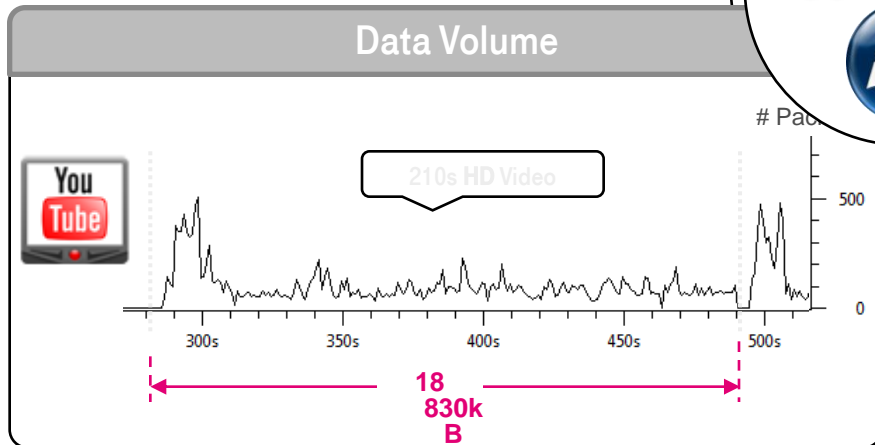

TESTING PROGRAMME

In 2013, more than 50 apps were analysed and improved for markets in PL, NL and CZ