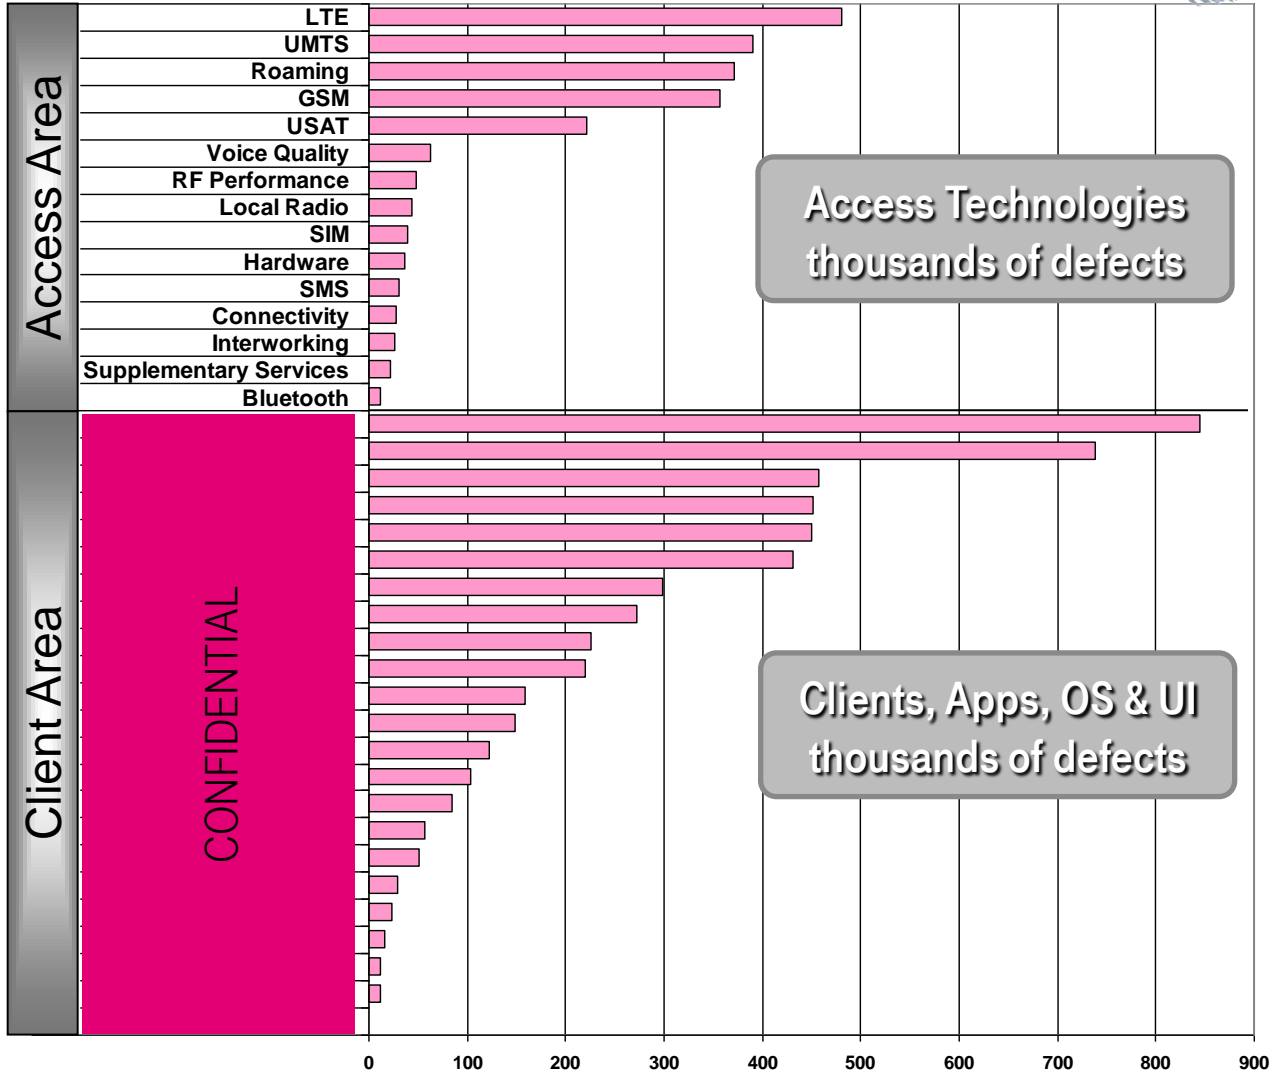

MyWallet Portfolio enabled for several countries

TESTING PROGRAMME

How do we manage?

Access

- Test RAN environment
- Live net environment
- Local Natco environment

Client

- Applications
- Services
- UI
- Dashboard for MBB

Innovation projects

- Joyn (RCSe)
- mWallet
- VoLTE
- Hybrid Access
- Vectoring
- Carrier Aggregation

TESTING PROGRAMME

Thousands

defects identified and addressed!

Access Technologies
thousands of defects

Clients, Apps, OS & UI
thousands of defects

TESTING PROGRAMME

In 2013, more than 50 apps were analysed and improved for markets in PL, NL and CZ

TESTING PROGRAMME

- Benefits of DT's Terminal Validation Program
- Overview of SW quality OEMs delivered to DT for validation (Entry Quality) vs. SW quality released to customers (Released Quality) after DT validation