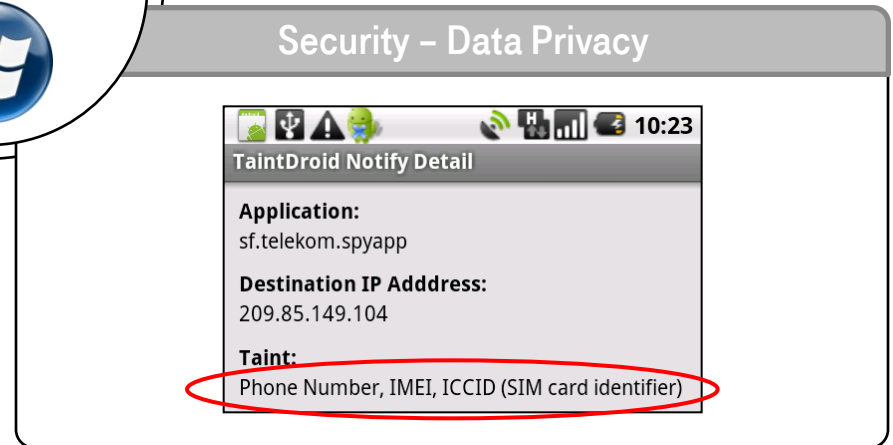

TESTING PROGRAMME

In 2013, more than 50 apps were analysed and improved for markets in PL, NL and CZ