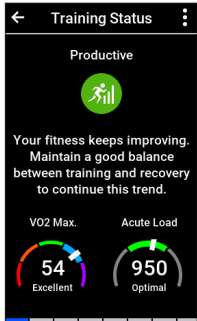

TRAINING STATUS:

Using new indicators such as HRV status, recent exercise history and performance, receive insight into overall effort and whether training is productive, peaking or strained.³