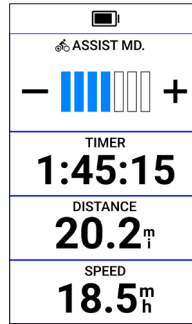

STOCK TRACKER:
Keep track of up to 50 stocks – right from the wrist – with the Stocks app. Easily check stocks at a glance to monitor their prices and trends throughout the day.²

AUGUST 2022 SMARTWATCH AND CYCLING COMPUTERS FEATURE UPDATE

CYCLING COMPUTERS:

New notable features in this software release for Edge® 1040 series of cycling computer include:

MUSIC CONTROLS:

When paired to a compatible smartphone, control music right on the Edge device.