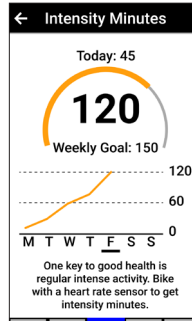

STOCK TRACKER:
Keep track of up to 50 stocks – right from the wrist – with the Stocks app. Easily check stocks at a glance to monitor their prices and trends throughout the day.²

AUGUST 2022 SMARTWATCH AND CYCLING COMPUTERS FEATURE UPDATE

FULL EBIKE SUPPORT

Connect an ANT or ANT+ compatible eBike to view custom eBike data, adjust assistance levels and see remaining range based on a planned course.

Screenshot shown is for ANT+ LEV compatible eBikes.

TRAINING STATUS:

Using new indicators such as HRV status, recent exercise history and performance, receive insight into overall effort and whether training is productive, peaking or strained.³

INTENSITY MINUTES:

See when intensity minutes were earned during each ride.³

¹Activity tracking accuracy

²When paired with your compatible smartphone. All data provided on the Garmin Stocks Tracker app is provided for informational purposes only and is not intended for trading or investing purposes. See [Twelvedata.com/stocks](https://www.twelvedata.com/stocks) for stock exchanges covered by the Stocks app