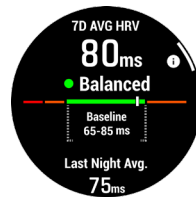

HEART RATE VARIABILITY (HRV) STATUS:
Track heart rate variability while sleeping to get a better handle on recovery and an overall wellness picture.¹

RACE WIDGET:
View race prep information — including a race day-specific performance prediction, race day weather and a countdown clock — all in one widget.