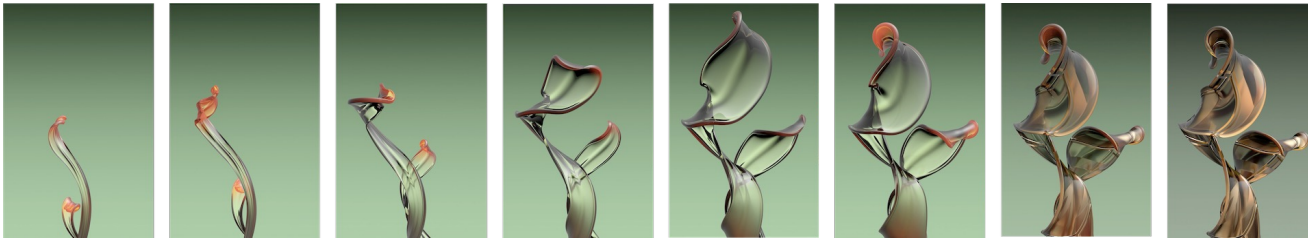

ColorOS 13's Omoji comes with more facial shapes and features, makeups, social statuses, and hobbies, covering a variety of personalized styles such as Chinese style, cool style, everyday style, and international style.

Blossom Wallpaper

The new Blossom Wallpaper* visualizes the growth of a plant shoot on the lock screen to indicate how much time the user spends on the phone.

Simply set a daily time limit to watch the Blossom Wallpaper blossom into a plant shoot in real-time, reaching full bloom when a user hits their daily time limit for the day. If users exceed the daily time limit the plant will start to transform into a metallic piece of art. Moreover, the color of the plant will also change to match the app used the most in the past hour. Blossom Wallpaper will help users monitor their digital wellbeing in a way that is aesthetically pleasing.