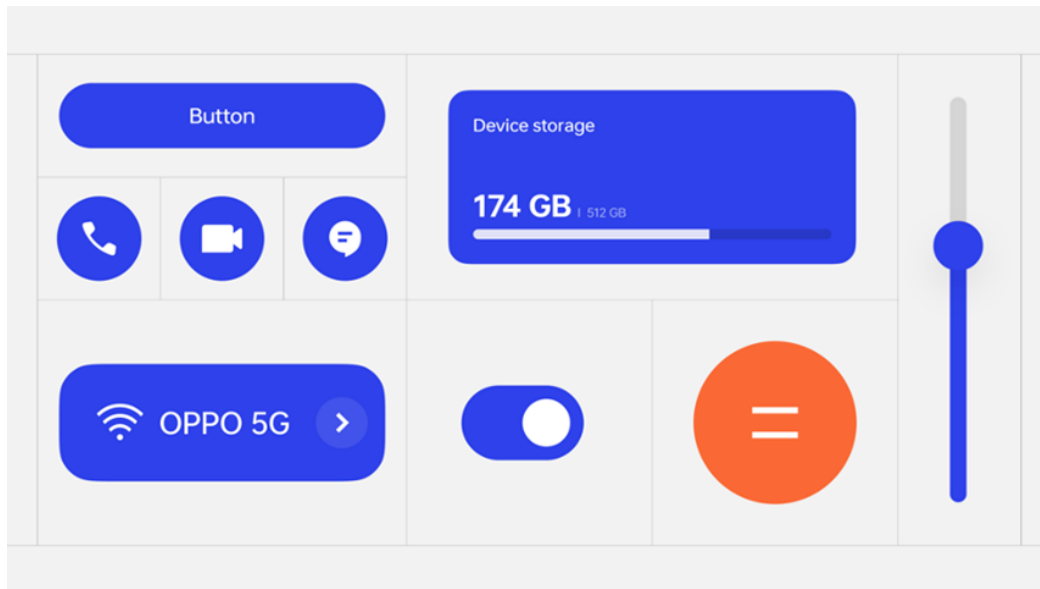

Design

To counteract this feeling of fatigue, and to bring some more vitality into everyday life, we' ve refreshed ColorOS 13 with an amazing design inspired by one of the greatest gifts from nature... water. Water is seen as a symbol of hope and vitality in every culture. And water, as it turns out, is just how we envision our technology: peaceful, vibrant, all-pervading, but silently impacting our life.

- Xi Zeng, Director of Software Design , OPPO

The OPPO software engineering team has integrated water-inspired elements in the new Aquamorphic Design, including new system theme palettes, smooth animations, and adaptive layouts to accommodate different devices. ColorOS 13 provides users with a concise and comfortable design and intelligent, user-friendly experience.

New System Theme Palettes: The neutral, inclusive and welcoming blue color theme for ColorOS 13 is inspired by the subtle differences in color on the water during sunrise and sunset. Users can experience this beautiful feature by switching their mobile phones to the new global theme palette, and you will find all UI' s colors applied to it.