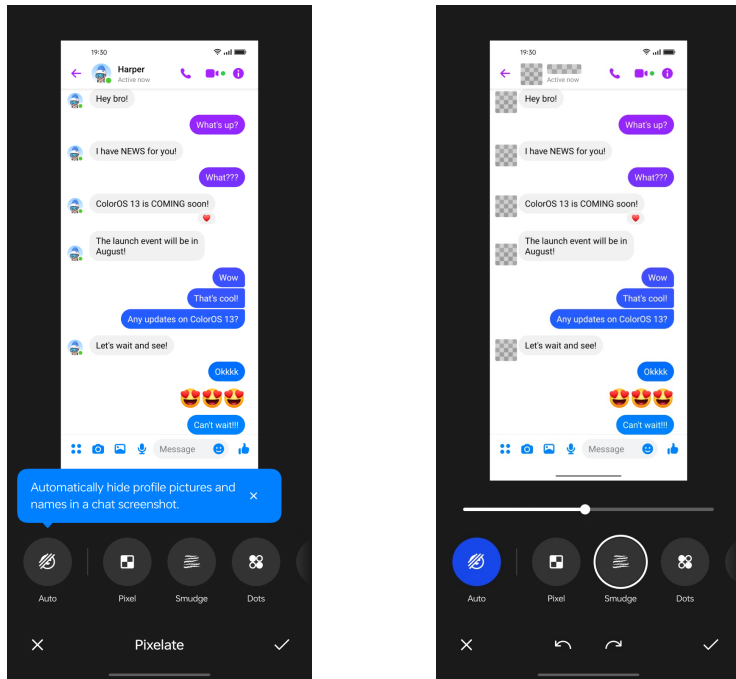

Security and Privacy

Auto Pixelate: The new Auto Pixelate feature blurs out avatars and nicknames in chat screenshots totally based on on-device algorithm model. When users take a screenshot or edit the screenshot in a photo album, ColorOS will remind them to Auto Pixelate through intelligent recognition achieved by local processing. With one tap, the avatars and nicknames will be blurred, protecting the personal privacy of users.

Auto Pixelate now supports Messenger and WhatsApp. After you pixelate the chat screenshot, you can undo or redo it at any time.