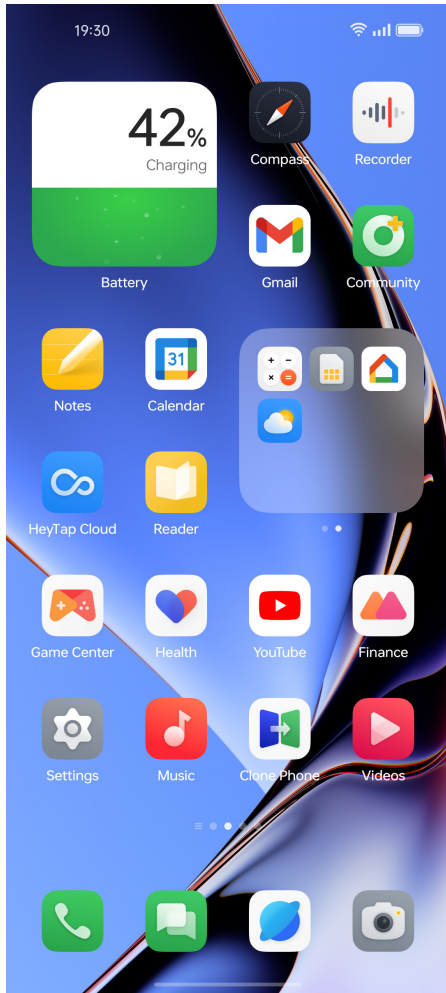

Bitmoji Always-On Display

Insight Always-On Display

**For non-AOD-supporting models, the control panel is displayed at hand rise or double-click on the screen. Smart Always-On Display only supports certain models due to hardware limitations, please refer to the actual situation. The display supports Spotify controls and food delivery information from Zomato and Swiggy and more to be released once they're available.*

***The images shown here are indicative only. If there is inconsistency between the image and the actual product, the actual product shall govern.*

Home Screen and Control Center

The ColorOS home screen enlivens the user experience. The newly designed app icons are more recognizable and easier to read, even for people with visual impairments. The Large Folders allow users to easily manage and access their apps and the widgets personalize their home screen. The new Control Center offers a more interactive experience in both landscape and portrait modes, providing convenient access to toggles and notifications.

App Icons: Based on the acrylic style of ColorOS 12, the icon design in ColorOS 13 is easier to read with stronger color contrast, so even users with visual impairments can easily read onscreen prompts and instructions.

**The images shown here are indicative only. If there is inconsistency between the image and the actual product, the actual product shall govern.*

Home Screen and Control Center

Large folders improve efficiency by allowing users to quickly open apps. Simply press and hold a folder to change the size from 1×1 to 2×2. To open an app in a Large Folder, tap it directly on the home screen without having to open the folder itself. Users can also swipe to other pages to open apps on the home screen in a large folder, making accessing apps simple and efficient.