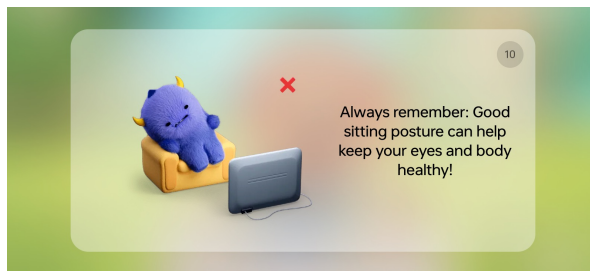

Blossom Wallpaper

The new Blossom Wallpaper* visualizes the growth of a plant shoot on the lock screen to indicate how much time the user spends on the phone.

Simply set a daily time limit to watch the Blossom Wallpaper blossom into a plant shoot in real-time, reaching full bloom when a user hits their daily time limit for the day. If users exceed the daily time limit the plant will start to transform into a metallic piece of art. Moreover, the color of the plant will also change to match the app used the most in the past hour. Blossom Wallpaper will help users monitor their digital wellbeing in a way that is aesthetically pleasing.

Kid Space

Focusing on guarding children's digital health, Kid Space* is a safe option for parents to control how kids interact with phones. With ColorOS 13, the system fully leverages the hardware sensor to provide comprehensive protection for children with a particular focus on their eyesight. When the Kid Space is switched on, eye comfort mode is automatically enabled.