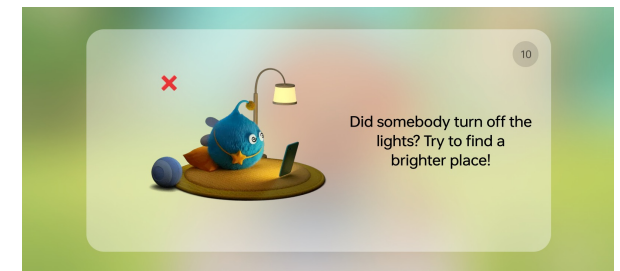

Blossom Wallpaper

The new Blossom Wallpaper* visualizes the growth of a plant shoot on the lock screen to indicate how much time the user spends on the phone.

Simply set a daily time limit to watch the Blossom Wallpaper blossom into a plant shoot in real-time, reaching full bloom when a user hits their daily time limit for the day. If users exceed the daily time limit the plant will start to transform into a metallic piece of art. Moreover, the color of the plant will also change to match the app used the most in the past hour. Blossom Wallpaper will help users monitor their digital wellbeing in a way that is aesthetically pleasing.

Kid Space

Focusing on guarding children's digital health, Kid Space* is a safe option for parents to control how kids interact with phones. With ColorOS 13, the system fully leverages the hardware sensor to provide comprehensive protection for children with a particular focus on their eyesight. When the Kid Space is switched on, eye comfort mode is automatically enabled.