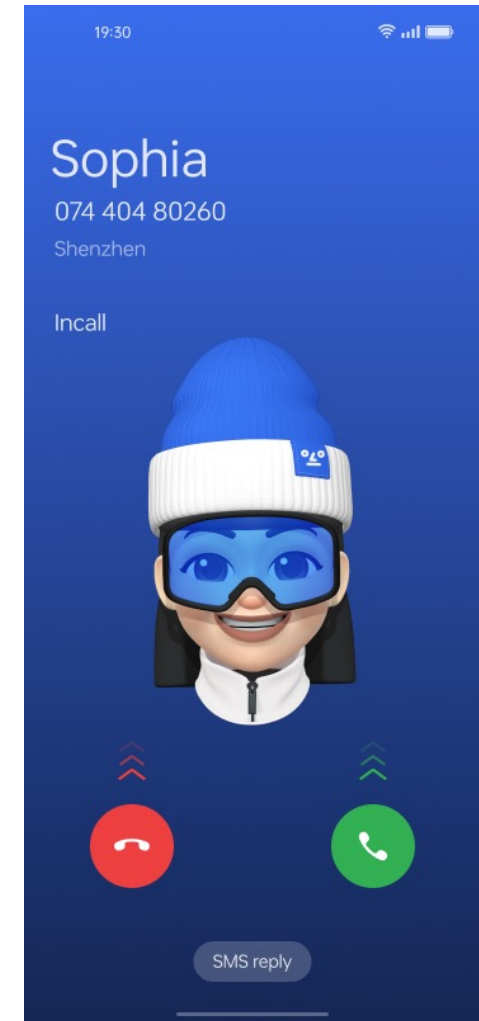

*Omoji features are unavailable in Europe countries and only available on mobile phones with or more than 8GB RAM.

*The images shown here are indicative only. If there is inconsistency between the image and the actual product, the actual product shall govern.