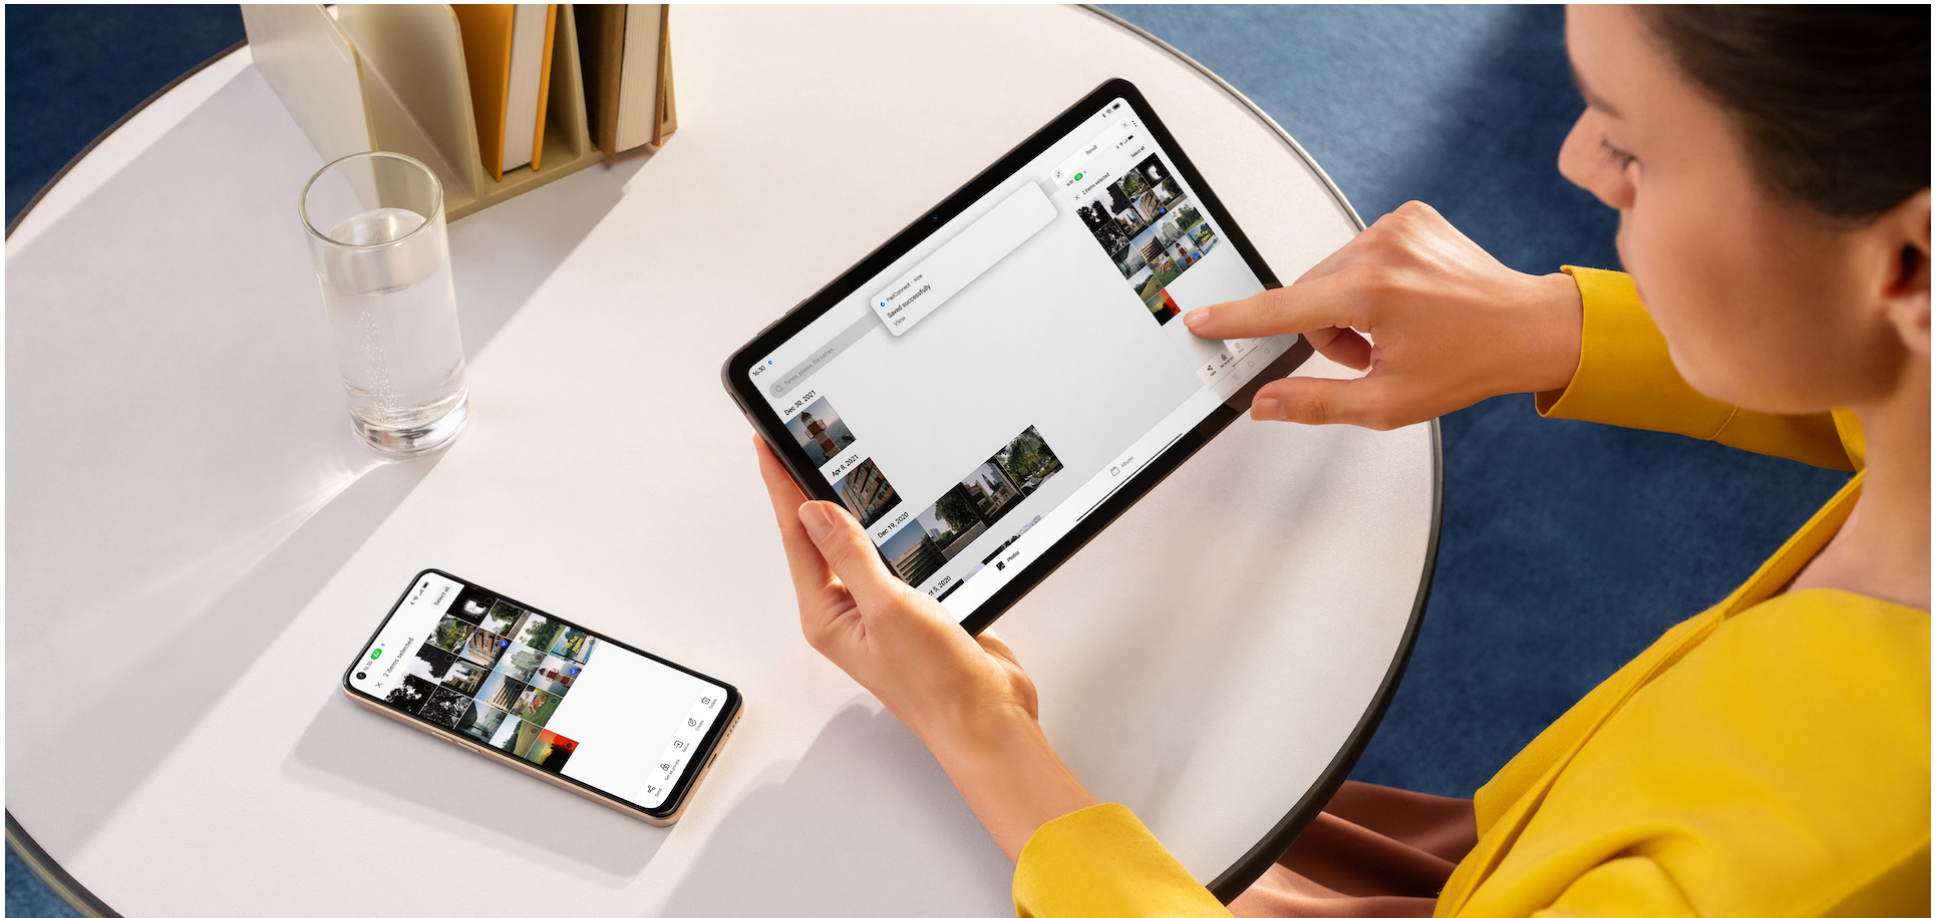

Multi-Screen Connect

Connect with OPPO Pad Air: ColorOS 13 features an all-new connectivity experience with OPPO Pad Air supporting OPPO' s Multi-Screen Connect. Tap the Multi-Screen Connect toggle in Control Center to connect your phone to the latest OPPO Pad Air to open apps on the tablet, transfer files, and share the clipboard between devices.

*The images shown here are indicative only. If there is inconsistency between the image and the actual product, the actual product shall govern.