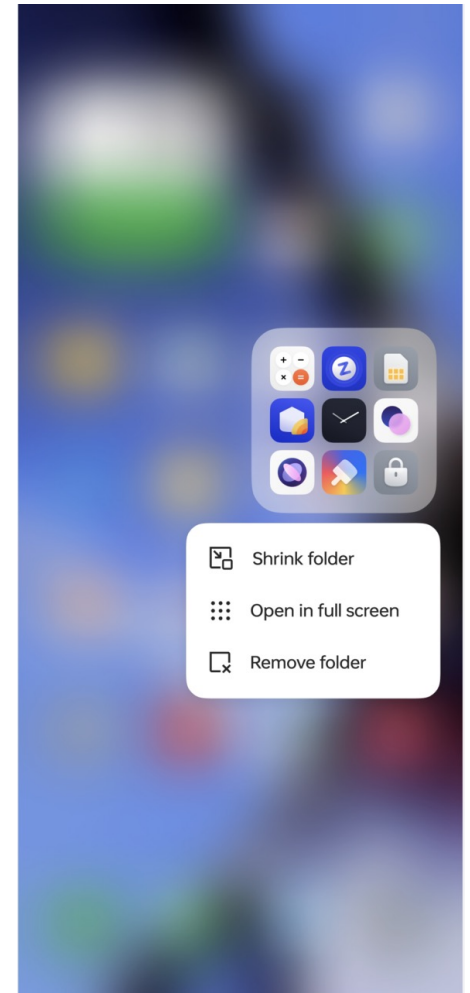

Bitmoji Always-On Display

Insight Always-On Display

**For non-AOD-supporting models, the control panel is displayed at hand rise or double-click on the screen. Smart Always-On Display only supports certain models due to hardware limitations, please refer to the actual situation. The display supports Spotify controls and food delivery information from Zomato and Swiggy and more to be released once they're available.*

***The images shown here are indicative only. If there is inconsistency between the image and the actual product, the actual product shall govern.*

Home Screen and Control Center

The ColorOS home screen enlivens the user experience. The newly designed app icons are more recognizable and easier to read, even for people with visual impairments. The Large Folders allow users to easily manage and access their apps and the widgets personalize their home screen. The new Control Center offers a more interactive experience in both landscape and portrait modes, providing convenient access to toggles and notifications.

App Icons: Based on the acrylic style of ColorOS 12, the icon design in ColorOS 13 is easier to read with stronger color contrast, so even users with visual impairments can easily read onscreen prompts and instructions.

**The images shown here are indicative only. If there is inconsistency between the image and the actual product, the actual product shall govern.*

Home Screen and Control Center

Large folders improve efficiency by allowing users to quickly open apps. Simply press and hold a folder to change the size from 1×1 to 2×2. To open an app in a Large Folder, tap it directly on the home screen without having to open the folder itself. Users can also swipe to other pages to open apps on the home screen in a large folder, making accessing apps simple and efficient.