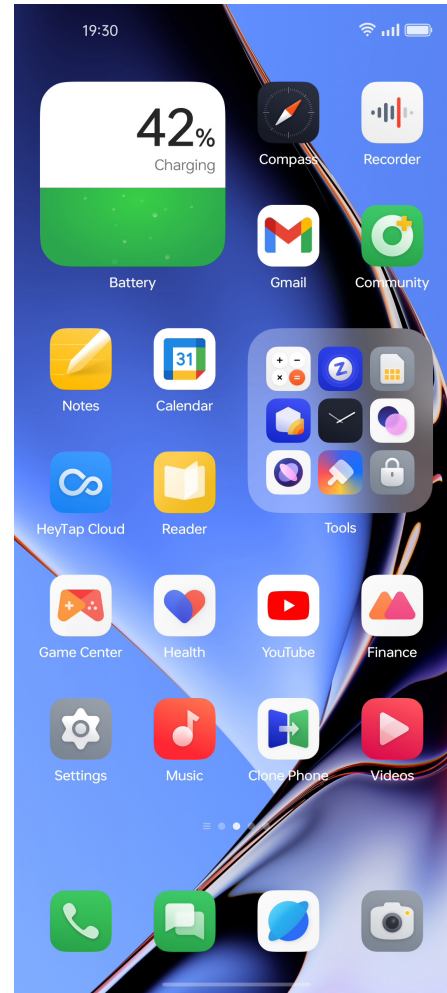

Bitmoji Always-On Display

Insight Always-On Display

**For non-AOD-supporting models, the control panel is displayed at hand rise or double-click on the screen. Smart Always-On Display only supports certain models due to hardware limitations, please refer to the actual situation. The display supports Spotify controls and food delivery information from Zomato and Swiggy and more to be released once they're available.*

***The images shown here are indicative only. If there is inconsistency between the image and the actual product, the actual product shall govern.*

Home Screen and Control Center

The ColorOS home screen enlivens the user experience. The newly designed app icons are more recognizable and easier to read, even for people with visual impairments. The Large Folders allow users to easily manage and access their apps and the widgets personalize their home screen. The new Control Center offers a more interactive experience in both landscape and portrait modes, providing convenient access to toggles and notifications.

App Icons: Based on the acrylic style of ColorOS 12, the icon design in ColorOS 13 is easier to read with stronger color contrast, so even users with visual impairments can easily read onscreen prompts and instructions.

**The images shown here are indicative only. If there is inconsistency between the image and the actual product, the actual product shall govern.*

Home Screen and Control Center

Large folders improve efficiency by allowing users to quickly open apps. Simply press and hold a folder to change the size from 1×1 to 2×2. To open an app in a Large Folder, tap it directly on the home screen without having to open the folder itself. Users can also swipe to other pages to open apps on the home screen in a large folder, making accessing apps simple and efficient.