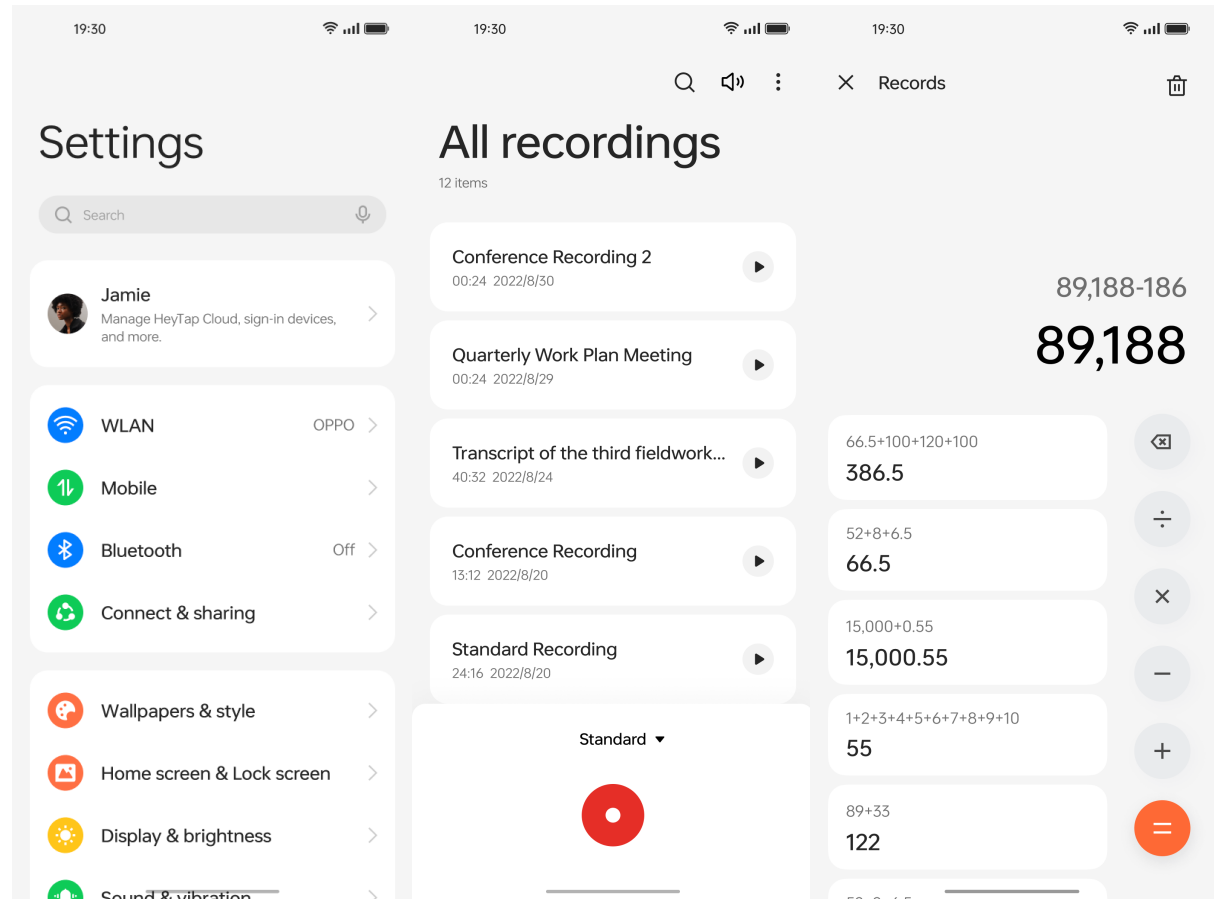

New System Theme Palettes: The neutral, inclusive and welcoming blue color theme for ColorOS 13 is inspired by the subtle differences in color on the water during sunrise and sunset. Users can experience this beautiful feature by switching their mobile phones to the new global theme palette, and you will find all UI' s colors applied to it.

Empty State Illustration: Illustration systems add images to spark positive emotions and vitalize text communication. ColorOS 13 adds illustrations on white spaces in the operating system settings. The illustrations feature a diverse array of images, including classic cultural and historical images such as Salvador Dali' s Clock and Vermeer' s Girl with a Pearl Earring. The feature also has modern elements, for example, images of smartwatches and smartphones.

ColorOS 13 has also enhanced the typography to adapt it to different thicknesses, sizes, styles of text, and languages, to provide users across the world with a clear and beautiful reading experience.

A card-styled Layout has been added to ColorOS to organize the interface. Featuring different sizes of cards that sort and classify information according to the type of content, the feature helps users quickly grab key information.