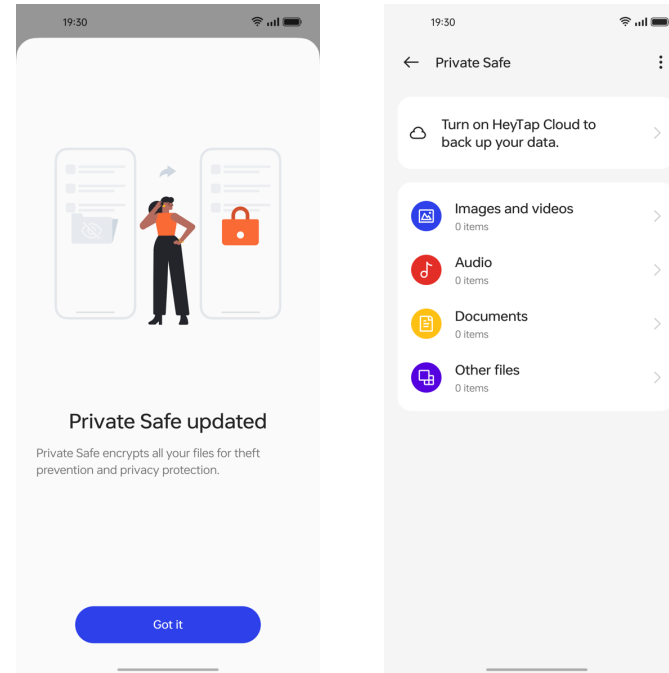

Private Safe: Private Safe encrypted with widely-used AES algorithm stores the encrypted files in a private directory, ensuring an extremely high level of security. Users will feel more at ease with private files encrypted and stored separately in the Private Safe.