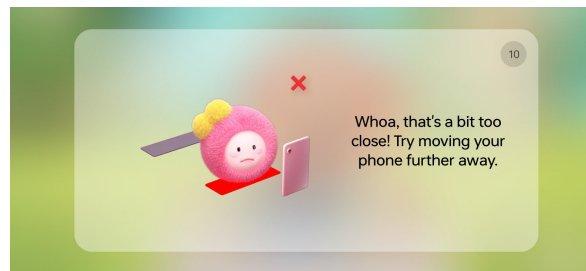

Blossom Wallpaper

The new Blossom Wallpaper* visualizes the growth of a plant shoot on the lock screen to indicate how much time the user spends on the phone.

Simply set a daily time limit to watch the Blossom Wallpaper blossom into a plant shoot in real-time, reaching full bloom when a user hits their daily time limit for the day. If users exceed the daily time limit the plant will start to transform into a metallic piece of art. Moreover, the color of the plant will also change to match the app used the most in the past hour. Blossom Wallpaper will help users monitor their digital wellbeing in a way that is aesthetically pleasing.

Kid Space

Focusing on guarding children's digital health, Kid Space* is a safe option for parents to control how kids interact with phones. With ColorOS 13, the system fully leverages the hardware sensor to provide comprehensive protection for children with a particular focus on their eyesight. When the Kid Space is switched on, eye comfort mode is automatically enabled.