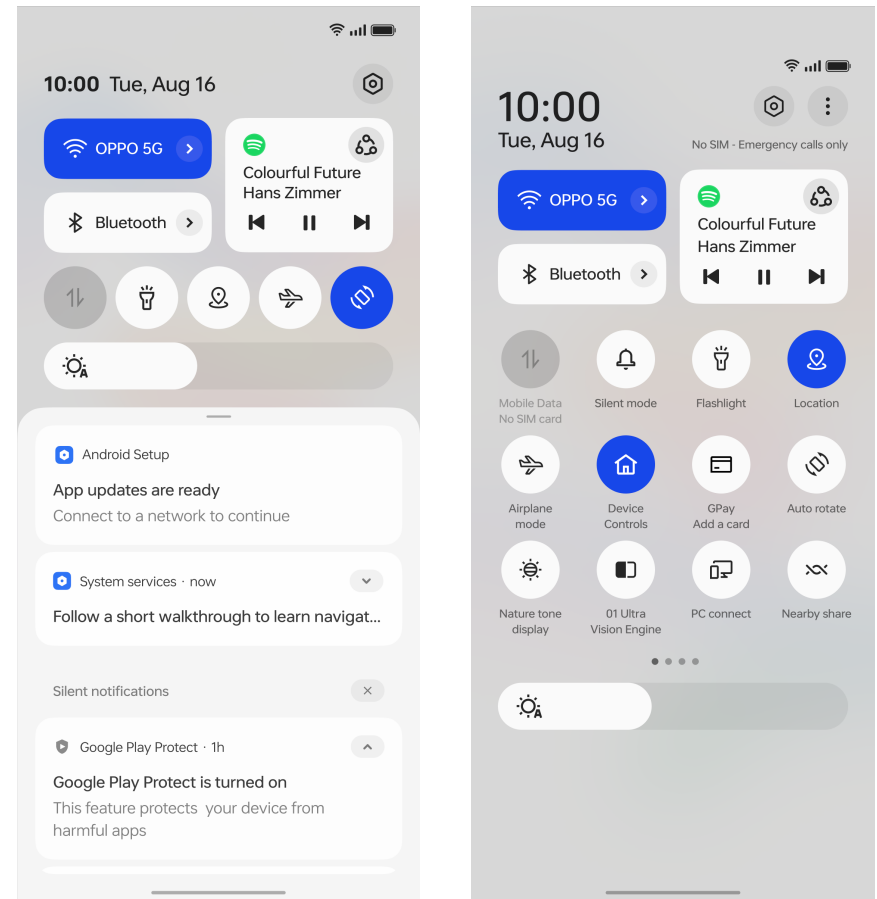

***The images shown here are indicative only. If there is inconsistency between the image and the actual product, the actual product shall govern.*

Home Screen and Control Center

The ColorOS home screen enlivens the user experience. The newly designed app icons are more recognizable and easier to read, even for people with visual impairments. The Large Folders allow users to easily manage and access their apps and the widgets personalize their home screen. The new Control Center offers a more interactive experience in both landscape and portrait modes, providing convenient access to toggles and notifications.

App Icons: Based on the acrylic style of ColorOS 12, the icon design in ColorOS 13 is easier to read with stronger color contrast, so even users with visual impairments can easily read onscreen prompts and instructions.

**The images shown here are indicative only. If there is inconsistency between the image and the actual product, the actual product shall govern.*

Home Screen and Control Center

Large folders improve efficiency by allowing users to quickly open apps. Simply press and hold a folder to change the size from 1×1 to 2×2. To open an app in a Large Folder, tap it directly on the home screen without having to open the folder itself. Users can also swipe to other pages to open apps on the home screen in a large folder, making accessing apps simple and efficient.

ColorOS 13 has redesigned the Control Center to allow users to effortlessly tap frequently used toggles such as Wi-Fi and data network. It also makes controlling music easy by switching playback devices* and adjusting the volume. The new Control Center also has an improved layout which can change to landscape mode. Whether you are watching a movie or playing a game, the Control Center gives you quick access to shortcuts and notifications.